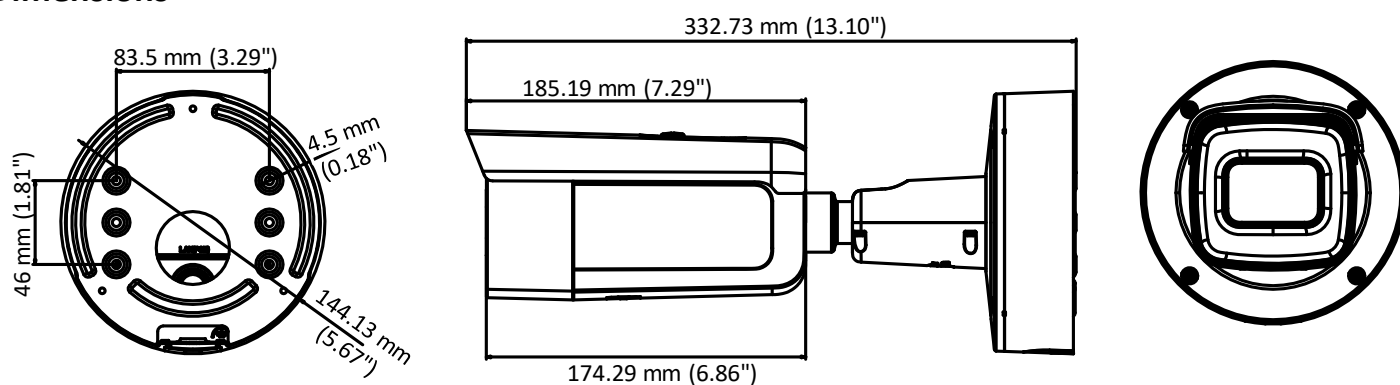

Specifications

Camera	
Image Sensor	1/3" Progressive Scan CMOS
Min. Illumination	Color: 0.01 Lux @ (F1.2, AGC ON), 0.018 Lux @ (F1.6, AGC ON), 0 Lux with IR
Shutter Speed	1/3 s to 1/100,000 s
Slow Shutter	Yes
Day & Night	IR Cut Filter
Digital Noise Reduction	3D DNR
WDR	120dB
3-Axis Adjustment	Pan: 0° to 360°, tilt: 0° to 90°, rotate: 0° to 360°
Lens	
Focal length	2.8 to 12 mm
Lens Type	Motorized
Aperture	F1.6
Focus	Auto
FOV	horizontal FOV: 104° to 29° vertical FOV: 55° to 17° diagonal FOV: 125° to 34°
Lens Mount	Ø14
IR	
IR Range	Up to 50 m
Wavelength	850nm
Compression Standard	
Video Compression	Main stream: H.265/H.264 Sub-stream: H.265/H.264/MJPEG Third stream: H.265/H.264
H.264 Type	Main Profile/High Profile
H.264+	Main stream supports
H.265 Type	Main Profile
H.265+	Main stream supports
Video Bit Rate	32 Kbps to 16 Mbps
Audio Compression	G722.1/G.711/G726/MP2L2/PCM/MP3
Audio Bit Rate	64Kbps(G.711)/16Kbps(G.722.1)/16Kbps(G.726)/32-192Kbps(MP2L2)/8Kbps-320Kbps(MP3)
Smart Feature-set	
Smart Event	Line crossing detection, intrusion detection, face detection
Basic Event	Motion detection, video tampering alarm, exception (network disconnected, IP address conflict, illegal login, HDD full, HDD error)
Linkage Method	Trigger recording: memory card, network storage, pre-record and post-record Trigger captured pictures uploading: FTP, HTTP, NAS, Email Trigger notification: HTTP, ISAPI, alarm output, Email
Region of Interest	1 fixed region for main stream and sub-stream
Image	
Max. Resolution	2688 × 1520
Main Stream	50Hz:25fps (2688 × 1520, 2560 × 1440, 2304 × 1296, 1920 × 1080, 1280 × 720) 60Hz: 30fps (2688 × 1520, 2560 × 1440, 2304 × 1296, 1920 × 1080, 1280 × 720)

Material	Metal
Dimensions	Φ 144.13 × 332.73 mm (Φ 5.7" × 13.1")
Weight	Camera: Approx. 1740 g (3.8 lb.) With Package: Approx. 2610 g (5.8 lb.)

Available Model:

DS-2CD2643G0-IZS (2.8 to 12 mm)

Dimensions

Accessories